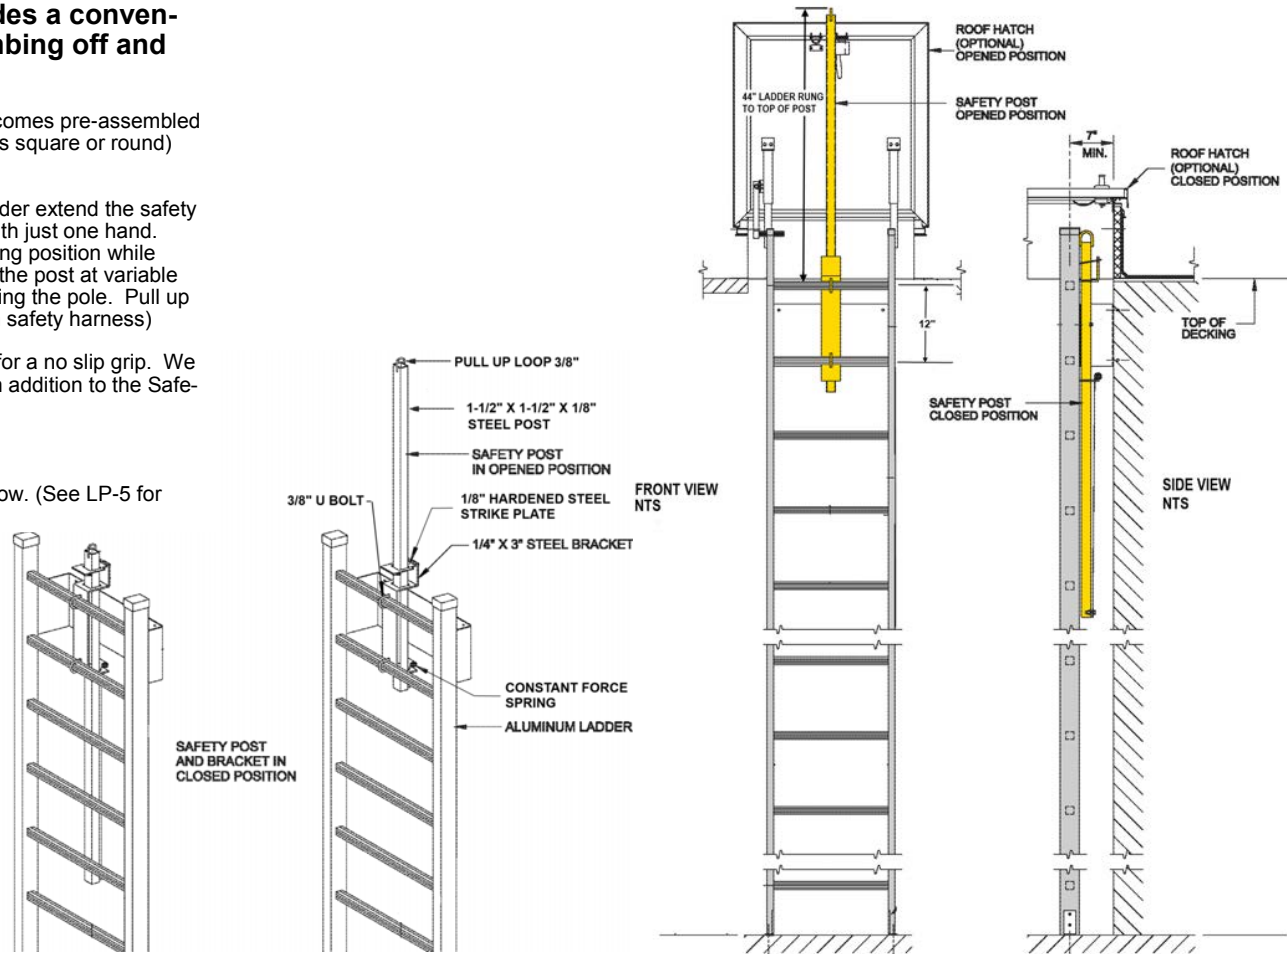

SUBMITTAL: LP- 4 SAFETY POST FOR LADDERS

The LP- 4 Safety Post provides a convenient and safe method of climbing off and onto fixed access ladders.

Easy to Install: The LP- 4 Safety Post comes pre-assembled and attaches directly to the top two rungs square or round) with two U-shaped bolts.

Easy to Use: When at the top of the ladder extend the safety post. The spring coil allows user to lift with just one hand. Step on or off the ladder in a safe standing position while holding onto the post. A latch maintains the post at variable heights and is easily released for retracting the pole. Pull up loop provided at the top (not for use with safety harness)

Safety features: Include a square post for a no slip grip. We recommend a [Saf-T-Hatch](#) rail system in addition to the Safety Post for greater safety.

Weight: 25 lbs.

Finish: Powder-Coat Paint - Safety Yellow. (See LP-5 for Galvanized finish.)