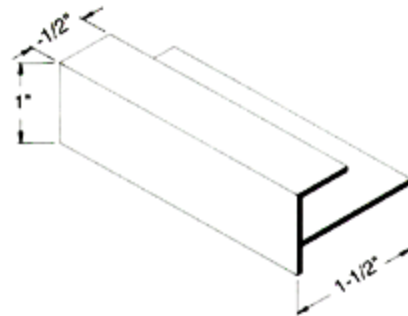

Drywall Accessories

"F" Moulding

Product #	Dimensions/Descriptions	Pieces/Box
250-50	Outside corner. May be used in either drywall or acoustical applications.	50
250-58	Can be laminated for vinyl wall covering application.	50
10' Lengths		

Inside Corner

Product #	Dimensions/Descriptions	Pieces/Box
230-50	Inside corner. Used in lamination of vinyl wall covering to form a finished inside corner.	50
10' Lengths		

It is recommended that PVC products be used for all interior applications.