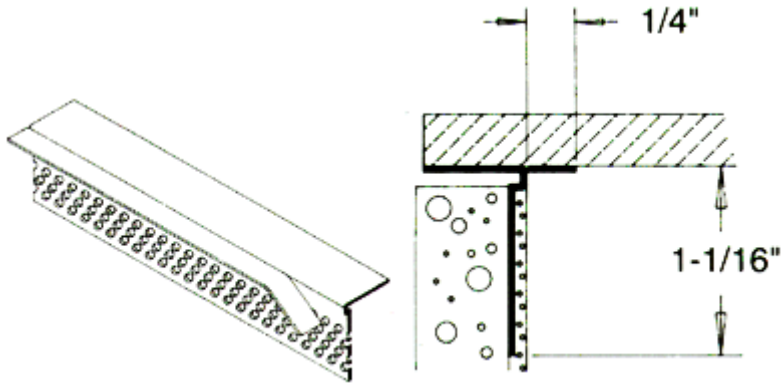

# Trim Tab

## ● Application: 224

To be used where a wall joins a suspended ceiling, window or door frame. Tear away tab eliminates the need for costly masking and provides a clean detail. 10' Lengths - 50 pieces per box.

## ● Specification:

Trim Tab shall be Plastic Components, Inc. #224. All drywall accessories shall conform to ASTM standards D3678-92 and C1047-94. Finish compatible with drywall mud and all paint finishes. They shall be used where