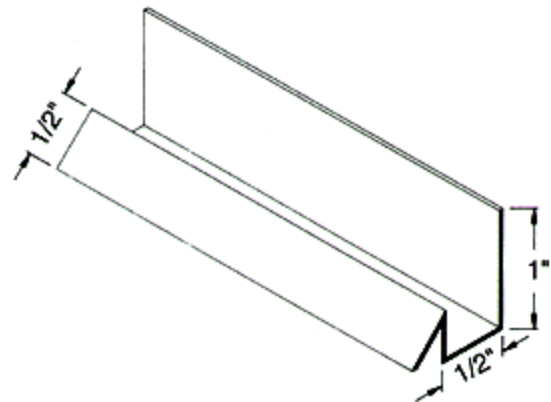

Drywall Accessories

"F" Moulding

Product #	Dimensions/Descriptions	Pieces/Box
250-50	Outside corner. May be used in either drywall or acoustical applications.	50
250-58	Can be laminated for vinyl wall covering application.	50
10' Lengths		

Inside Corner

Product #	Dimensions/Descriptions	Pieces/Box
230-50	Inside corner. Used in lamination of vinyl wall covering to form a finished inside corner.	50
10' Lengths		

It is recommended that PVC products be used for all interior applications.