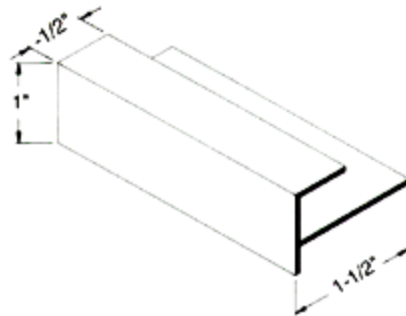

Drywall Accessories

"F" Moulding

Product #	Dimensions/Descriptions	Pieces/Box
250-50	Outside corner. May be used in either drywall or acoustical applications.	50
250-58	Can be laminated for vinyl wall covering application.	50
10' Lengths		

Inside Corner

Product #	Dimensions/Descriptions	Pieces/Box
230-50	Inside corner. Used in lamination of vinyl wall covering to form a finished inside corner.	50
10' Lengths		

It is recommended that PVC products be used for all interior applications.