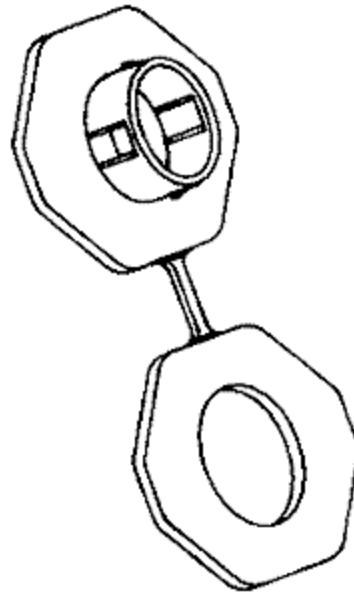

# Parts and Pieces

## "F" Clip

Product #	Dimensions/Descriptions	Pieces/Box
F-551	Used when a vent carries from a horizontal position up a vertical wall.	150
10' Lengths		

## Stud Bushing 'SB'

Product #	Dimensions/Descriptions	Pieces/Box
SB13	Non-metallic stud bushing protects cable.	500
SB130	Fits all hole configurations.	100