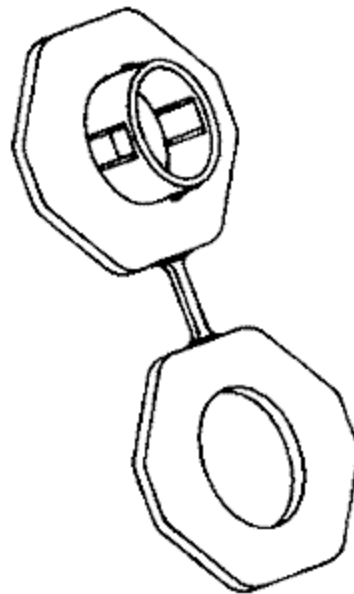

Parts and Pieces

"F" Clip

Product #	Dimensions/Descriptions	Pieces/Box
F-551	Used when a vent carries from a horizontal position up a vertical wall.	150
10' Lengths		

Stud Bushing 'SB'

Product #	Dimensions/Descriptions	Pieces/Box
SB13	Non-metallic stud bushing protects cable.	500
SB130	Fits all hole configurations.	100

Stud Bushing 'SB'

Product #	Dimensions/Descriptions	Pieces/Box
CS1	Non-metallic stud bushing protects cable.	500
CS10	Fits all hole configurations. Can be used on metal or wood studs	100